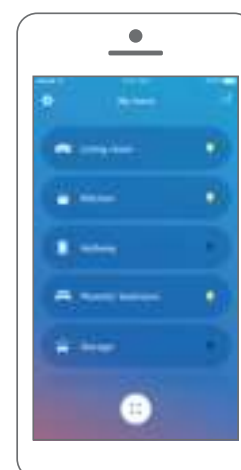

A CONNECTED HOME

FUNCTIONS

AT HOME / LEAVE HOME WIRELESS SWITCH

With a single touch on your Leave home button, turn off lights and lower roller shutters when you go.

CONNECTED OUTLET

Monitor your energy consumption, remotely control electrical and household appliances and be notified via the App in the event of an anomaly.

SLEEP / WAKE UP WIRELESS SWITCH

Time to go to bed? Close the roller shutters and switch off the lights with a single gesture.

APP HOME + CONTROL

Simple and intuitive, the app HOME + CONTROL allows you to remotely control your home in complete security.